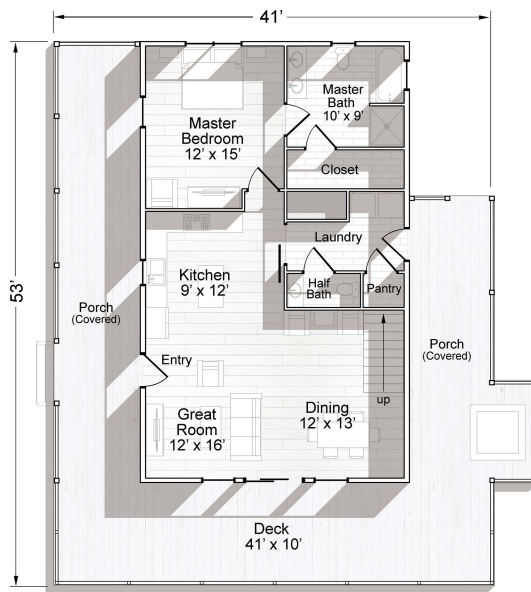

The GATLINBURG

House Features: 3 Bedrooms 2 1/2 Bathrooms 1018 SqFt Porch
 Heated Square Feet: Main - 1075 Upper - 720 Total 1795

Front Elevation

Right Elevation

Rear Elevation

Left Elevation

865-366-1235
 TRBCustomHomes.com