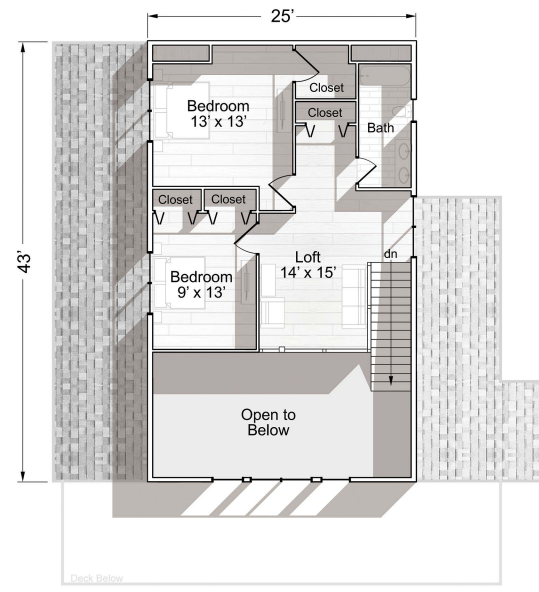

The GATLINBURG

House Features: 3 Bedrooms 2 1/2 Bathrooms 1018 SqFt Porch
 Heated Square Feet: Main - 1075 Upper - 720 Total 1795

Front Elevation

Right Elevation

Rear Elevation

Left Elevation

865-366-1235
 TRBCustomHomes.com