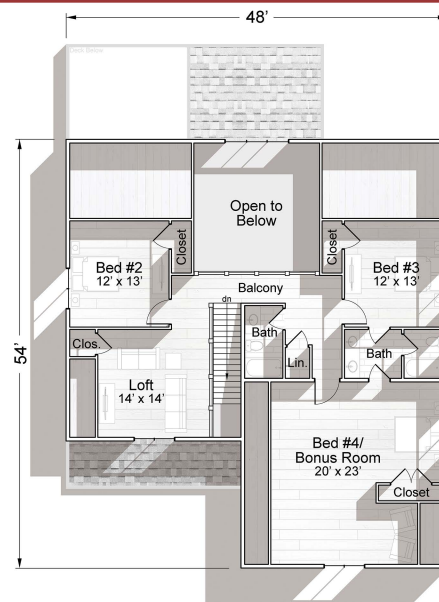

# The **HIGHLANDS** Lodge

<b>House Features:</b>	4 Bedrooms	3 1/2 Bathrooms	515 SqFt Porch
<b>Heated Square Feet:</b>	Main - 1634	Upper - 1200	Total 2834

Front Elevation

Right Elevation

Rear Elevation

Left Elevation