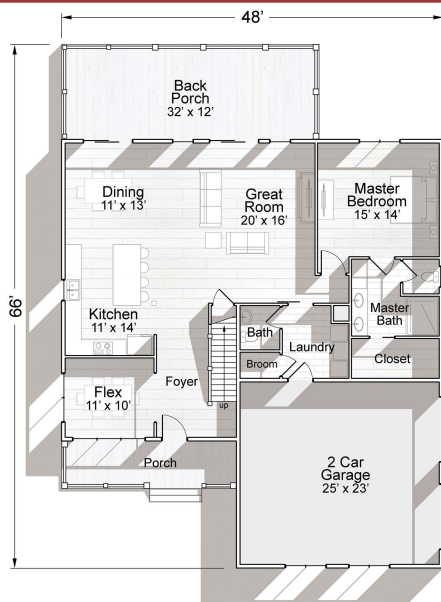

# The **HIGHLANDS** Lodge

<b>House Features:</b>	4 Bedrooms	3 1/2 Bathrooms	515 SqFt Porch
<b>Heated Square Feet:</b>	Main - 1634	Upper - 1200	Total 2834

Front Elevation

Right Elevation

Rear Elevation

Left Elevation