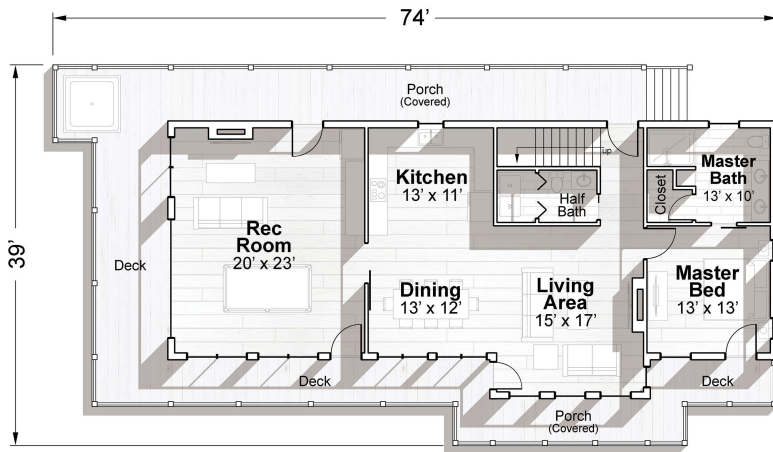

# The POWDER RUN Lodge

House Features: 3 Bedrooms 3 1/2 Bathrooms 1028 SqFt Porch  
 Heated Square Feet: Main - 1552 Upper - 1004 Total 2556

Front Elevation

Right Elevation

Rear Elevation

Left Elevation