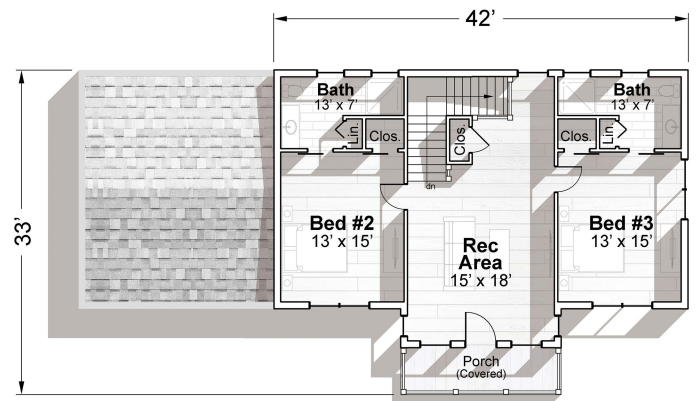

# The POWDER RUN Lodge

House Features: 3 Bedrooms 3 1/2 Bathrooms 1028 SqFt Porch  
 Heated Square Feet: Main - 1552 Upper - 1004 Total 2556

Front Elevation

Right Elevation

Rear Elevation

Left Elevation