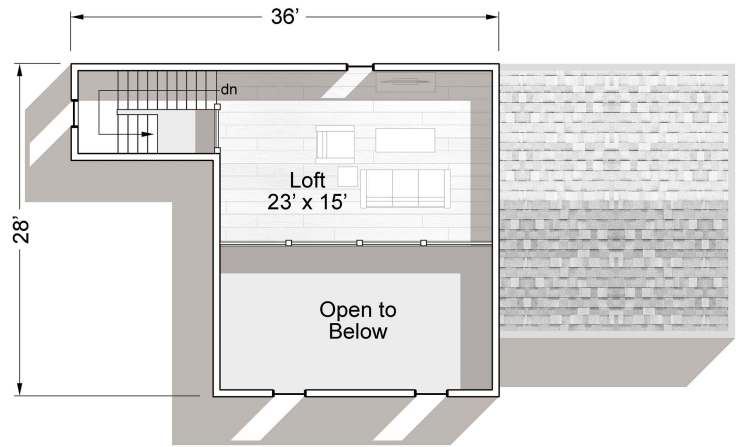

The **CAST-AWAY** Cabin

House Features:	2 Bedrooms	2 Bathrooms	340 SqFt of Porches
Heated Square Feet:	Main - 1228	Upper - 368	Total - 1596

Front Elevation

Right Elevation

Rear Elevation

Left Elevation