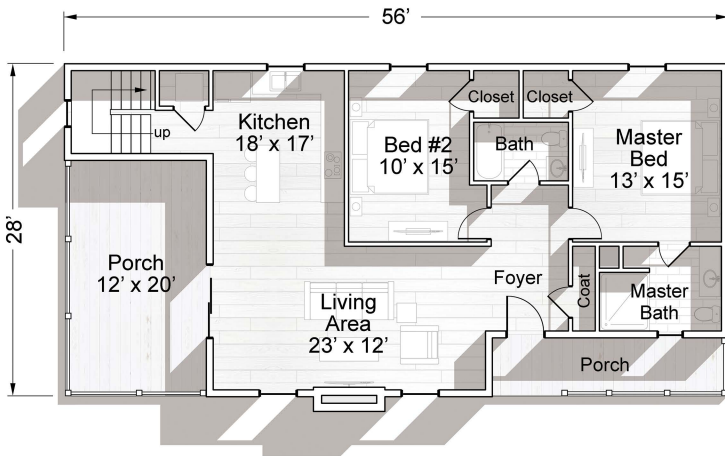

The **CAST-AWAY** Cabin

House Features:	2 Bedrooms	2 Bathrooms	340 SqFt of Porches
Heated Square Feet:	Main - 1228	Upper - 368	Total - 1596

Front Elevation

Right Elevation

Rear Elevation

Left Elevation