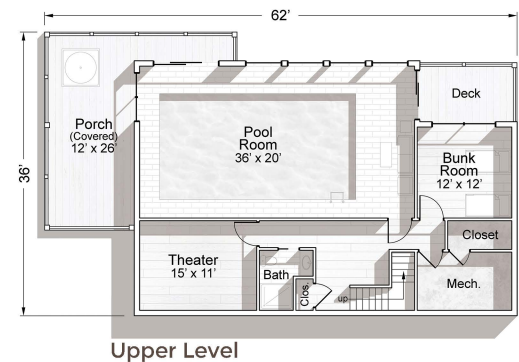

The FOX RIVER Lodge

House Features
 4 Bedrooms
 4 1/2 Bathrooms
 Lofted Rec Area
 Indoor Pool (14' x 26')

Heated SqFt
 Main Level - 1400
 Upper Level - 1006
 Lower Level - 1546
Total
 3952

UnHeated SqFt
 Front Porch - 90
 Private Porch - 104
 Main Porch - 512
 Pool Porch - 104
 Lower Porch - 394
Total
 1204

Front Elevation

Right Elevation

Rear Elevation

Left Elevation