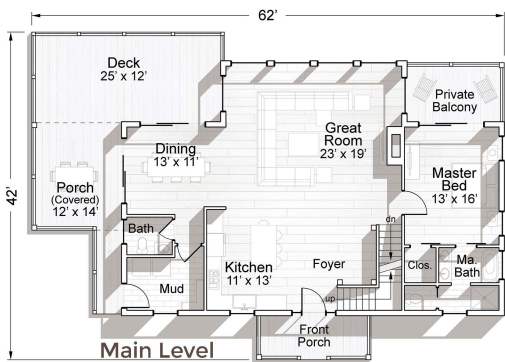

The FOX RIVER Lodge

House Features
 4 Bedrooms
 4 1/2 Bathrooms
 Lofted Rec Area
 Indoor Pool (14' x 26')

Heated SqFt
 Main Level - 1400
 Upper Level - 1006
 Lower Level - 1546
Total
 3952

UnHeated SqFt
 Front Porch - 90
 Private Porch - 104
 Main Porch - 512
 Pool Porch - 104
 Lower Porch - 394
Total
 1204

Front Elevation

Right Elevation

Rear Elevation

Left Elevation