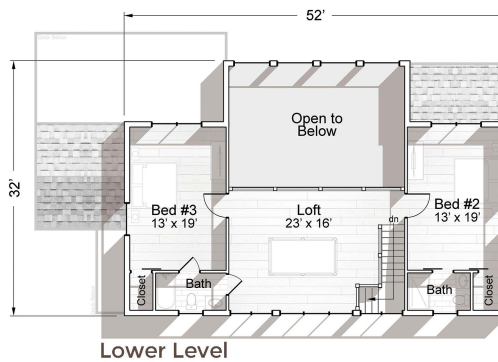

The FOX RIVER Lodge

House Features
 4 Bedrooms
 4 1/2 Bathrooms
 Lofted Rec Area
 Indoor Pool (14' x 26')

Heated SqFt
 Main Level - 1400
 Upper Level - 1006
 Lower Level - 1546
Total
 3952

UnHeated SqFt
 Front Porch - 90
 Private Porch - 104
 Main Porch - 512
 Pool Porch - 104
 Lower Porch - 394
Total
 1204

Front Elevation

Right Elevation

Rear Elevation

Left Elevation