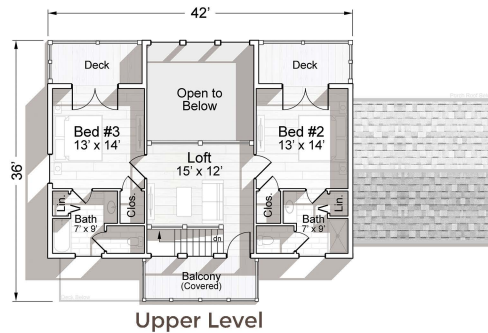

The **BALD EAGLE** Lodge

House Features

- 4 Bedrooms
- 4 1/2 Bathrooms
- Lofted Rec Area
- Open Living Area
- 2-Car Garage
- Outdoor Living Porch

Heated SqFt

- Main Level - 1104
- Upper Level - 900
- Lower Level - 382
- Garage - 722

Total
3108

UnHeated SqFt

- Front Porch - 168
- Deck/Balcony (x6) - 78
- Outdoor Living - 400
- Private Deck - 96

Total
1132

Front Elevation

Right Elevation

Rear Elevation

Left Elevation