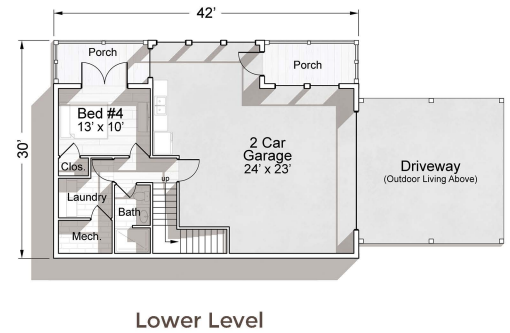

The **BALD EAGLE** Lodge

House Features

- 4 Bedrooms
- 4 1/2 Bathrooms
- Lofted Rec Area
- Open Living Area
- 2-Car Garage
- Outdoor Living Porch

Heated SqFt

- Main Level - 1104
- Upper Level - 900
- Lower Level - 382
- Garage - 722

Total
3108

UnHeated SqFt

- Front Porch - 168
- Deck/Balcony (x6) - 78
- Outdoor Living - 400
- Private Deck - 96

Total
1132

Front Elevation

Right Elevation

Rear Elevation

Left Elevation