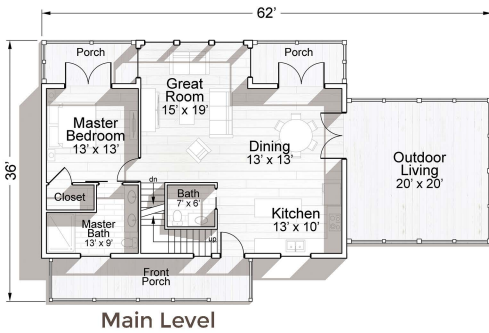

The **BALD EAGLE** Lodge

House Features

- 4 Bedrooms
- 4 1/2 Bathrooms
- Lofted Rec Area
- Open Living Area
- 2-Car Garage
- Outdoor Living Porch

Heated SqFt

- Main Level - 1104
- Upper Level - 900
- Lower Level - 382
- Garage - 722

Total
3108

UnHeated SqFt

- Front Porch - 168
- Deck/Balcony (x6) - 78
- Outdoor Living - 400
- Private Deck - 96

Total
1132

Front Elevation

Right Elevation

Rear Elevation

Left Elevation