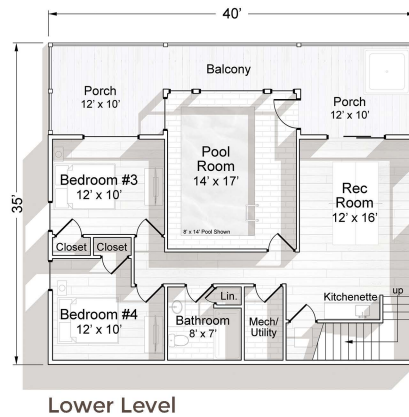

# CHAPMAN'S POINT

**House Features**  
 4 Bedrooms  
 3 Bathrooms  
 Lower Level Rec Area & Kitchenette  
 Indoor Pool (8' x 14')  
 Open Concept Living Areas  
 Modern Roof w/Large View Wall

**Heated SqFt**  
 Main Level - 1075  
 Lower Level - 1075

**Total**  
 2150

**UnHeated SqFt**  
 Front Porch - 72  
 Rear Porch - 326  
 Lower Porch - 326

**Total**  
 724

Front Elevation

Right Elevation

Rear Elevation

Left Elevation