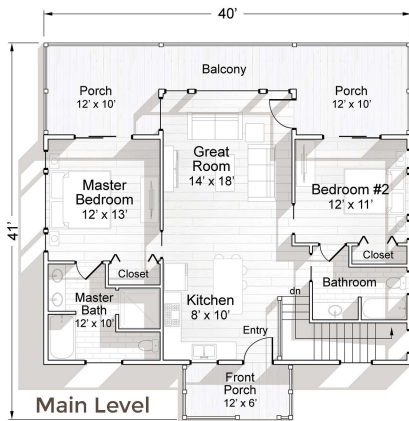

# CHAPMAN'S POINT

**House Features**  
 4 Bedrooms  
 3 Bathrooms  
 Lower Level Rec Area & Kitchenette  
 Indoor Pool (8' x 14')  
 Open Concept Living Areas  
 Modern Roof w/Large View Wall

**Heated SqFt**  
 Main Level - 1075  
 Lower Level - 1075

**Total**  
 2150

**UnHeated SqFt**  
 Front Porch - 72  
 Rear Porch - 326  
 Lower Porch - 326

**Total**  
 724

Front Elevation

Right Elevation

Rear Elevation

Left Elevation