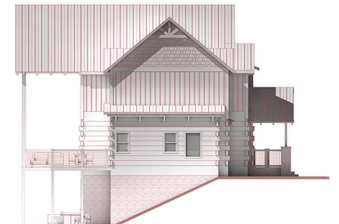

## UnHeated SqFt

- Front Porch - 128
- Rear Porch (Main) - 798
- Rear Porch (Lower) - 798

Total  
1724

Front Elevation

Right Elevation

Rear Elevation

Left Elevation