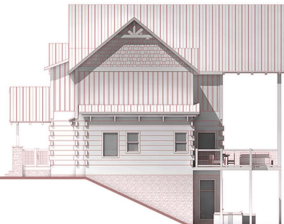

## House Features

- 5 Master Suites
- Additional Bunk Room
- Upper & Lower Rec Area
- Open Living Area
- Theater Room
- Indoor Pool (222 Sq Ft)
- Full-Story Window Wall

## Heated SqFt

- Main Level - 1878
- Upper Level - 1390
- Lower Level - 1296
- Pool Room - 582

Total  
5146

## UnHeated SqFt

- Front Porch - 128
- Rear Porch (Main) - 798
- Rear Porch (Lower) - 798

Total  
1724

Front Elevation

Right Elevation

Rear Elevation

Left Elevation