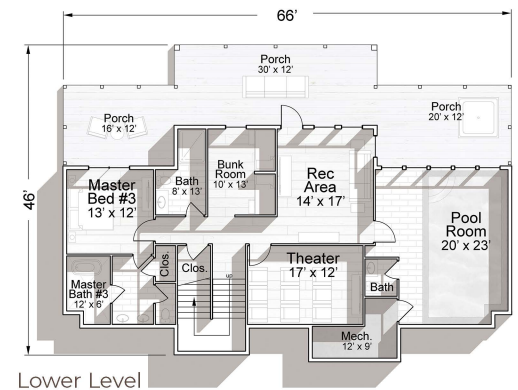

## House Features

- 5 Master Suites
- Additional Bunk Room
- Upper & Lower Rec Area
- Open Living Area
- Theater Room
- Indoor Pool (222 Sq Ft)
- Full-Story Window Wall

## Heated SqFt

- Main Level - 1878
- Upper Level - 1390
- Lower Level - 1296
- Pool Room - 582

Total  
5146

## UnHeated SqFt

- Front Porch - 128
- Rear Porch (Main) - 798
- Rear Porch (Lower) - 798

Total  
1724

Front Elevation

Right Elevation

Rear Elevation

Left Elevation