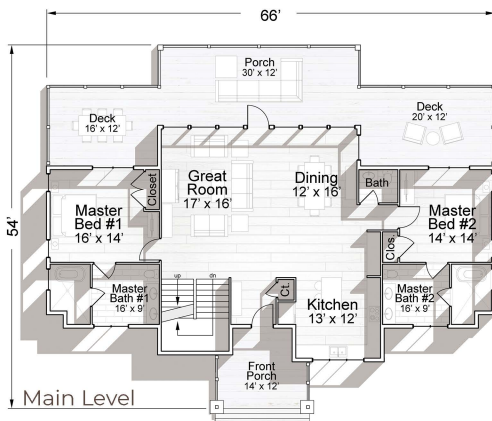

## House Features

- 5 Master Suites
- Additional Bunk Room
- Upper & Lower Rec Area
- Open Living Area
- Theater Room
- Indoor Pool (222 Sq Ft)
- Full-Story Window Wall

## Heated SqFt

- Main Level - 1878
- Upper Level - 1390
- Lower Level - 1296
- Pool Room - 582

Total  
5146

## UnHeated SqFt

- Front Porch - 128
- Rear Porch (Main) - 798
- Rear Porch (Lower) - 798

Total  
1724

Front Elevation

Right Elevation

Rear Elevation

Left Elevation