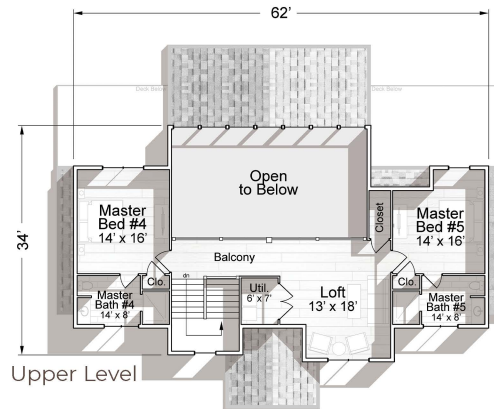

## House Features

- 5 Master Suites
- Additional Bunk Room
- Upper & Lower Rec Area
- Open Living Area
- Theater Room
- Indoor Pool (222 Sq Ft)
- Full-Story Window Wall

## Heated SqFt

- Main Level - 1878
- Upper Level - 1390
- Lower Level - 1296
- Pool Room - 582

Total  
5146

## UnHeated SqFt

- Front Porch - 128
- Rear Porch (Main) - 798
- Rear Porch (Lower) - 798

Total  
1724

Front Elevation

Right Elevation

Rear Elevation

Left Elevation