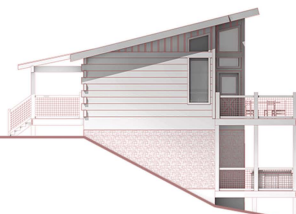

The SEATON RETREAT

House Features
 3 Bedrooms
 3 1/2 Bathrooms
 Lower Rec Area
 Open Living Area
 Modern Roof Line
 Full-Story Window Wall
 Outdoor Living Porch

Heated SqFt
 Main Level - 920
 Lower Level - 920

Total
 1840

UnHeated SqFt
 Front Porch - 68
 Back Deck (Main) - 444
 Rear Porch (Lower) - 444

Total
 956

Front Elevation

Right Elevation

Rear Elevation

Left Elevation