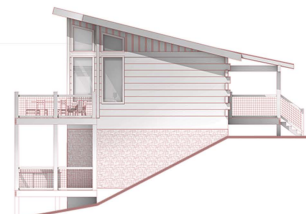

The SEATON RETREAT

House Features
 3 Bedrooms
 3 1/2 Bathrooms
 Lower Rec Area
 Open Living Area
 Modern Roof Line
 Full-Story Window Wall
 Outdoor Living Porch

Heated SqFt
 Main Level - 920
 Lower Level - 920

Total
 1840

UnHeated SqFt
 Front Porch - 68
 Back Deck (Main) - 444
 Rear Porch (Lower) - 444

Total
 956

Front Elevation

Right Elevation

Rear Elevation

Left Elevation