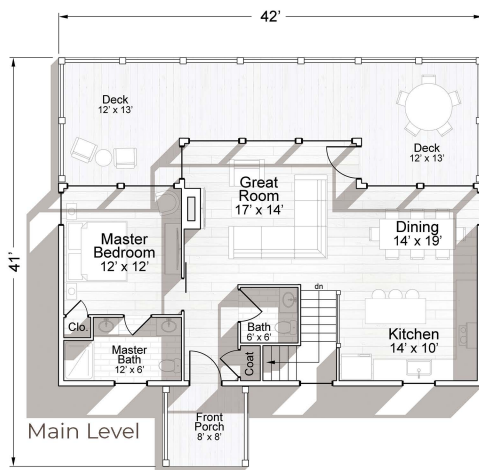

The SEATON RETREAT

House Features
 3 Bedrooms
 3 1/2 Bathrooms
 Lower Rec Area
 Open Living Area
 Modern Roof Line
 Full-Story Window Wall
 Outdoor Living Porch

Heated SqFt
 Main Level - 920
 Lower Level - 920

Total
 1840

UnHeated SqFt
 Front Porch - 68
 Back Deck (Main) - 444
 Rear Porch (Lower) - 444

Total
 956

Front Elevation

Right Elevation

Rear Elevation

Left Elevation