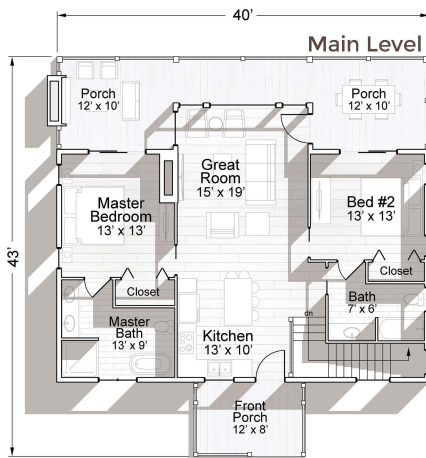

The WALNUT

House Features

- 3 Bedrooms
- 3 Bathrooms
- Lower Kitchenette
- Open Living Area
- Modern Roof Line
- Full-Story Window Wall
- Outdoor Living Porch

Heated SqFt

- Main Level - 1075
- Lower Level - 520

Total
1595

UnHeated SqFt

- Front Porch - 96
- Rear Porch - 324
- Outdoor Living - 880

Total
1300

Front Elevation

Right Elevation

Rear Elevation

Left Elevation