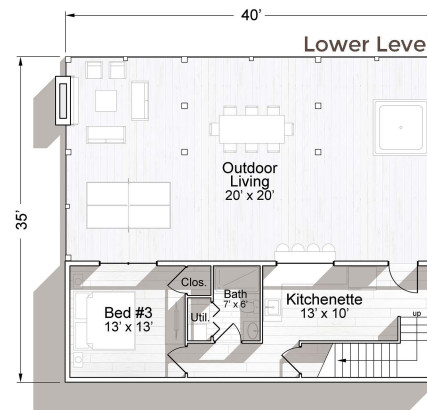

The WALNUT

House Features

- 3 Bedrooms
- 3 Bathrooms
- Lower Kitchenette
- Open Living Area
- Modern Roof Line
- Full-Story Window Wall
- Outdoor Living Porch

Heated SqFt

- Main Level - 1075
- Lower Level - 520

Total
1595

UnHeated SqFt

- Front Porch - 96
- Rear Porch - 324
- Outdoor Living - 880

Total
1300

Front Elevation

Right Elevation

Rear Elevation

Left Elevation