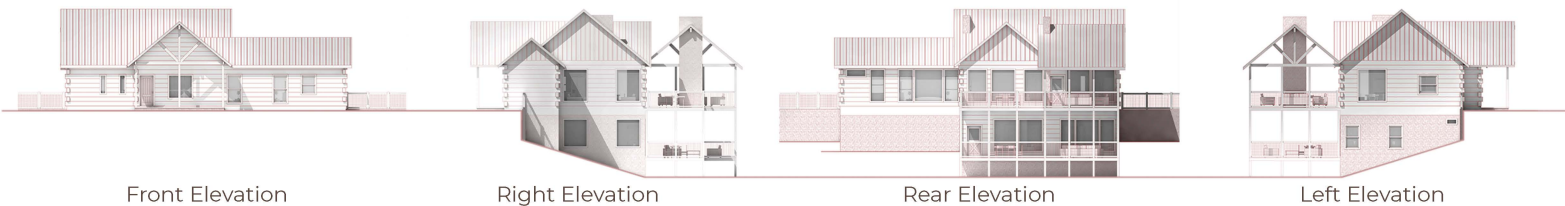

The HANG 'YER HAT Cabin

House Features
 2 Master Suites
 Upper & Lower Rec Area
 Open Living Area
 Vaulted Great Room
 2400 SF Outdoor Living
 Outdoor Fireplace

Heated SqFt
 Main Level - 1340
 Lower Level - 1026

Total
 2366

UnHeated SqFt
 Front Porch - 120
 Rear Porch (Main) - 900
 Rear Deck (Main) - 240
 Rear Deck (Lower) - 1140

Total
 2400

Front Elevation

Right Elevation

Rear Elevation

Left Elevation