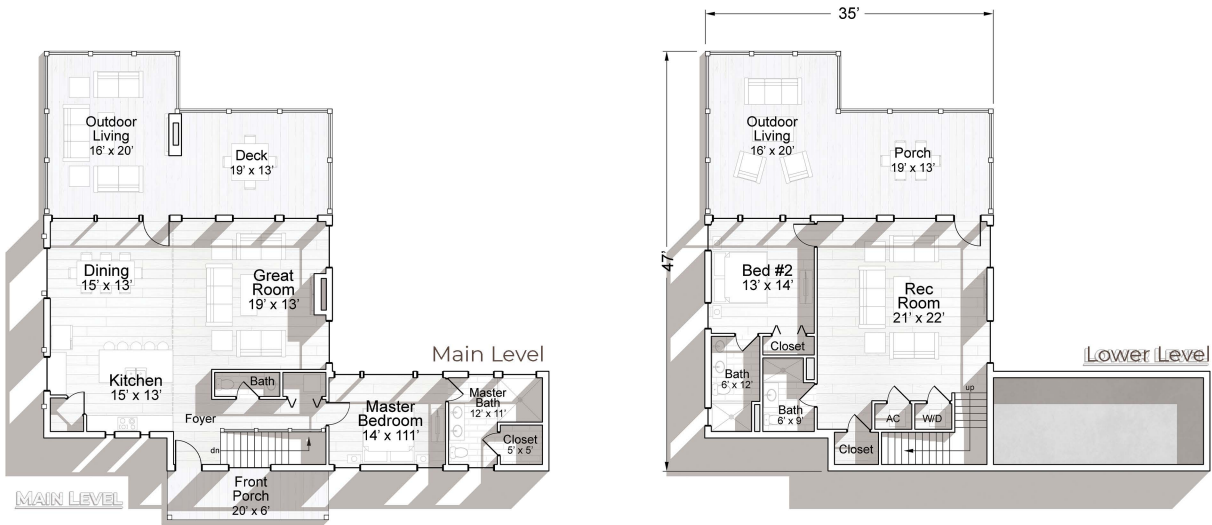

The HANG 'YER HAT Cabin

House Features
 2 Master Suites
 Upper & Lower Rec Area
 Open Living Area
 Vaulted Great Room
 2400 SF Outdoor Living
 Outdoor Fireplace

Heated SqFt
 Main Level - 1340
 Lower Level - 1026

Total
 2366

UnHeated SqFt
 Front Porch - 120
 Rear Porch (Main) - 900
 Rear Deck (Main) - 240
 Rear Deck (Lower) - 1140

Total
 2400

Front Elevation

Right Elevation

Rear Elevation

Left Elevation