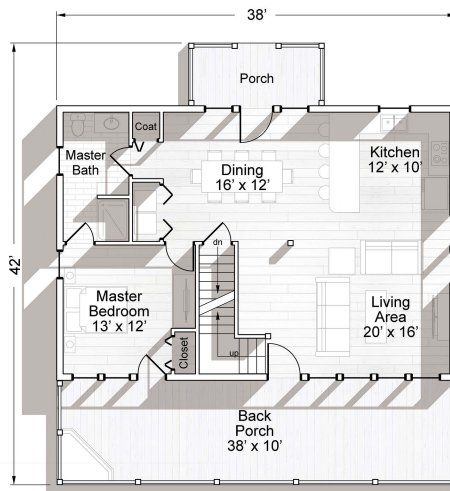

The BOBCAT Cabin

House Features: 3 Bedrooms 3 Full Bathrooms Two(2) 380+ SqFt Porch
 Heated Square Feet: Main - 988 Lower - 988 Upper - 440 Total 2416

Front Elevation

Right Elevation

Rear Elevation

Left Elevation