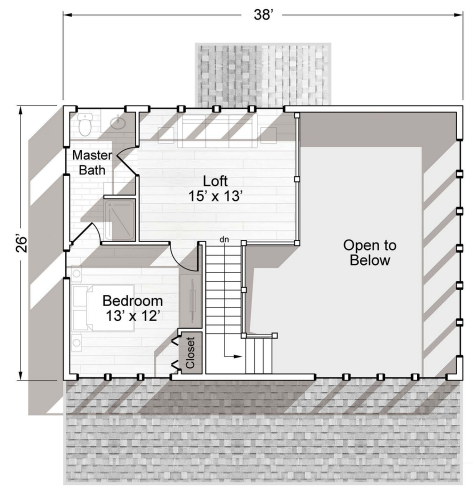

The BOBCAT Cabin

House Features: 3 Bedrooms 3 Full Bathrooms Two(2) 380+ SqFt Porch
 Heated Square Feet: Main - 988 Lower - 988 Upper - 440 Total 2416

Front Elevation

Right Elevation

Rear Elevation

Left Elevation