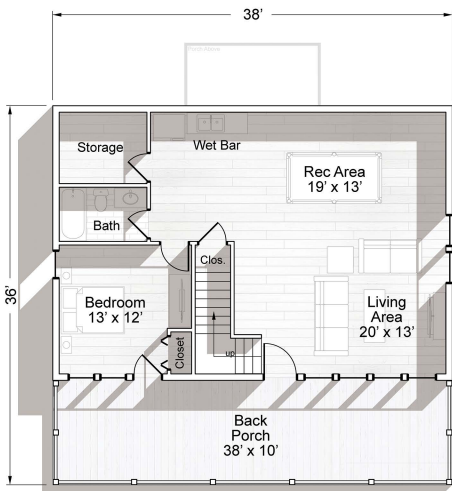

The BOBCAT Cabin

House Features: 3 Bedrooms 3 Full Bathrooms Two(2) 380+ SqFt Porch
 Heated Square Feet: Main - 988 Lower - 988 Upper - 440 Total 2416

Front Elevation

Right Elevation

Rear Elevation

Left Elevation