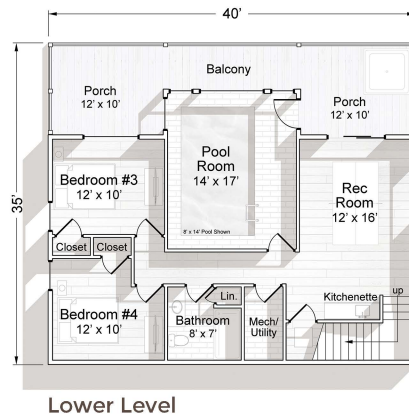

CHAPMAN'S POINT

House Features
 4 Bedrooms
 3 Bathrooms
 Lower Level Rec Area & Kitchenette
 Indoor Pool (8' x 14')
 Open Concept Living Areas
 Modern Roof w/Large View Wall

Heated SqFt
 Main Level - 1075
 Lower Level - 1075

Total
 2150

UnHeated SqFt
 Front Porch - 72
 Rear Porch - 326
 Lower Porch - 326

Total
 724

Front Elevation

Right Elevation

Rear Elevation

Left Elevation

865-366-1235
 TRBCustomHomes.com