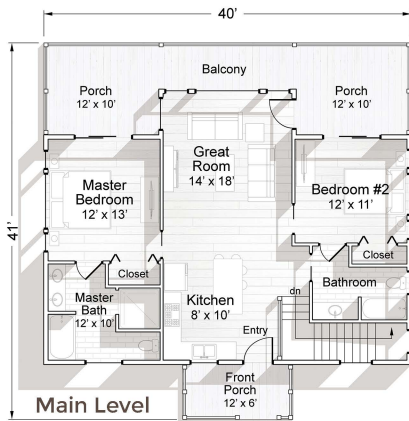

CHAPMAN'S POINT

House Features
 4 Bedrooms
 3 Bathrooms
 Lower Level Rec Area & Kitchenette
 Indoor Pool (8' x 14')
 Open Concept Living Areas
 Modern Roof w/Large View Wall

Heated SqFt
 Main Level - 1075
 Lower Level - 1075

Total
 2150

UnHeated SqFt
 Front Porch - 72
 Rear Porch - 326
 Lower Porch - 326

Total
 724

Front Elevation

Right Elevation

Rear Elevation

Left Elevation

865-366-1235
 TRBCustomHomes.com