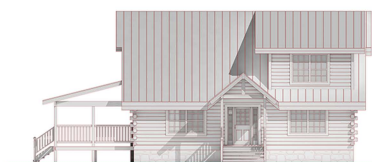

The SILVER SPOON Cabin

House Features:
Heated Square Feet:

3 Bedrooms
Main - 1028

3 1/2 Bathrooms
Upper - 702

600+ SqFt Porch
Total - 1730

Front Elevation

Left Elevation

Rear Elevation

Right Elevation