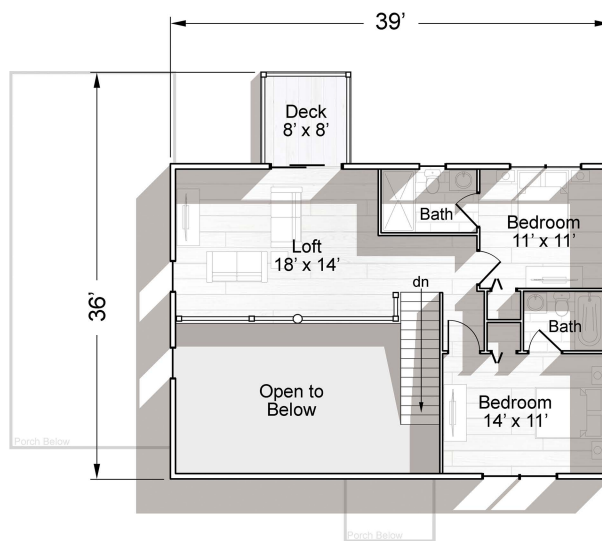

The SILVER SPOON Cabin

House Features:
Heated Square Feet:

3 Bedrooms
Main - 1028

3 1/2 Bathrooms
Upper - 702

600+ SqFt Porch
Total - 1730

Front Elevation

Left Elevation

Rear Elevation

Right Elevation