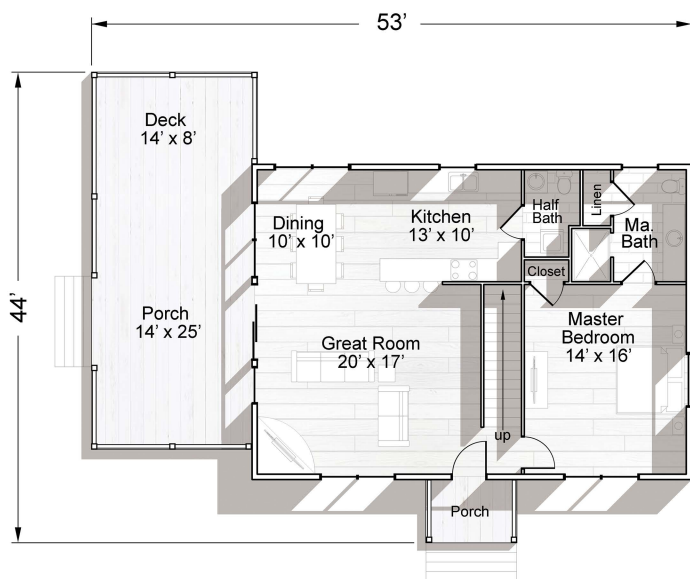

The SILVER SPOON Cabin

House Features:
Heated Square Feet:

3 Bedrooms
Main - 1028

3 1/2 Bathrooms
Upper - 702

600+ SqFt Porch
Total - 1730

Front Elevation

Left Elevation

Rear Elevation

Right Elevation