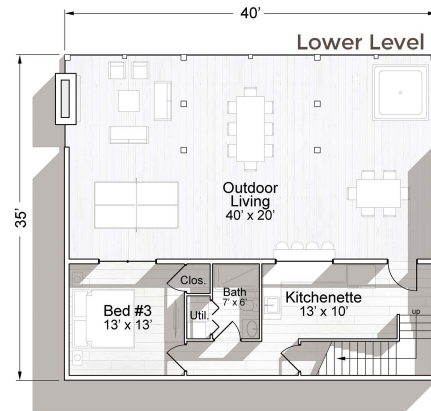

# The WALNUT

**House Features**

- 3 Bedrooms
- 3 Bathrooms
- Lower Kitchenette
- Open Living Area
- Modern Roof Line
- Full-Story Window Wall
- Outdoor Living Porch

**Heated SqFt**

- Main Level - 1075
- Lower Level - 520

**Total**  
1595

**UnHeated SqFt**

- Front Porch - 96
- Rear Porch - 324
- Outdoor Living - 880

**Total**  
1300

Front Elevation

Right Elevation

Rear Elevation

Left Elevation