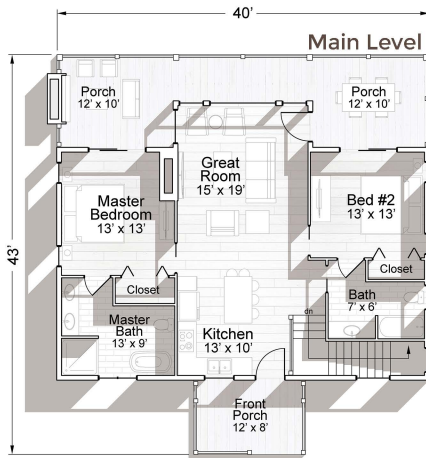

# The WALNUT

**House Features**

- 3 Bedrooms
- 3 Bathrooms
- Lower Kitchenette
- Open Living Area
- Modern Roof Line
- Full-Story Window Wall
- Outdoor Living Porch

**Heated SqFt**

- Main Level - 1075
- Lower Level - 520

**Total**  
1595

**UnHeated SqFt**

- Front Porch - 96
- Rear Porch - 324
- Outdoor Living - 880

**Total**  
1300

Front Elevation

Right Elevation

Rear Elevation

Left Elevation